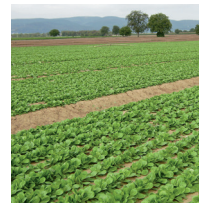

Calarasi RZ

Corn Salad

Calarasi RZ (50-75)

Product information

- variety type “Dunkelgrüner Vollherziger” (dark green with full heart)
- Sowing for open-field production: Mid February to early April and end of July to mid September
- nicely filled rosette gives stability and good yield
- thick-leaved, medium-quick to quick variety
- bright green leaves
- very uniform, erect growth resulting in easy harvesting

Market information

- popular autumn and winter lettuce
- high content of mineral nutrients and vitamins
- appealing variety with nice round leaves
- firm compact rosette

Consumer and processing information

- aromatic nutty taste

For more information on our resistances, please view www.rijkszwaan.com, button Marketing Statements.

Rijk Zwaan's descriptions, illustrations, growing advice and any other information in whatever form for example on expiry, sowing, planting and harvesting dates are based as precisely as possible on experiences in trials and in practice. However, Rijk Zwaan does not accept in any case liability for damages resulting from the use of such descriptions, illustrations, growing advice and information. The buyer/user itself is responsible for proper storage of the seeds and will be deemed to determine whether the products and growing advice are suitable to be used for the intended cultivations and under the local conditions. The pictures in this catalogue show the types to which the varieties as mentioned belong and not all varieties as such. These pictures do not constitute any warranty, express or implied, of crop performance. (d1401)

Sharing a healthy future

Rijk Zwaan Welver GmbH • Werler Str. 1 • D-59514 Welver • www.rijkszwaan.de