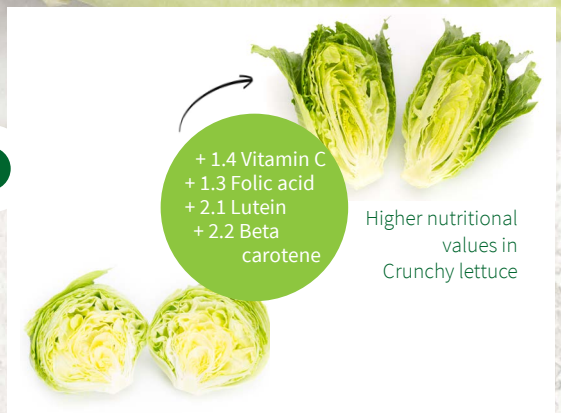

### **Fresh Cut**

The varieties can be harvested mechanically and transported to the factory as single leaves or whole heads, resulting in significant cost savings in terms of manual labour. Crunchy lettuce is also a perfect Caesar salad ingredient.

### Nutrition Facts

- Equal nutritional value as Cos lettuce
- Higher nutritional value compared to Iceberg lettuce

### Shelf life

- Shelf life of the heads in store is similar to Iceberg and better than Cos lettuce
- Keeps well without plastic packaging